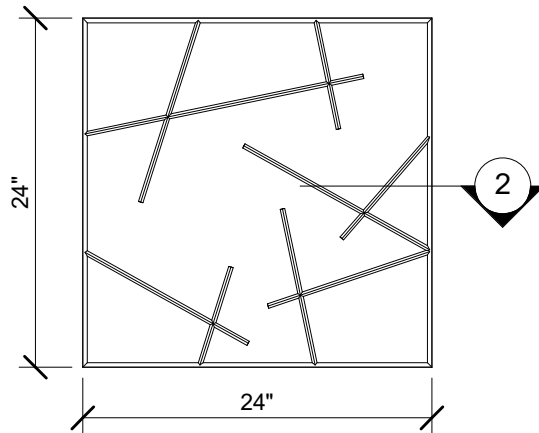

1 SIDE VIEW  
1" = 1'-0"

2 EDGE DETAIL  
3" = 1'-0"

3 PLAN VIEW  
1" = 1'-0"

4 END VIEW  
1" = 1'-0"

123 Columbia Court N. Chaska, MN 55318  
www.acousticalsurfaces.com  
1-800-854-2948

**PRODUCT LINE:** 1 3/8" Enviroacoustic Design Panels - 2ft x 2ft - Beveled Edge - Twigs