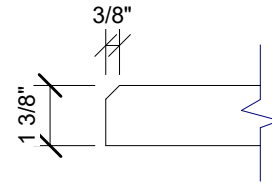

1 SIDE VIEW  
1" = 1'-0"

2 EDGE DETAIL  
3" = 1'-0"

3 PLAN VIEW  
1" = 1'-0"

4 END VIEW  
1" = 1'-0"

123 Columbia Court N. Chaska, MN 55318  
www.acousticalsurfaces.com  
1-800-854-2948

**PRODUCT LINE:** 1 3/8" Enviroacoustic Design Panels - 2ft x 2ft - Beveled Edge - Twigs